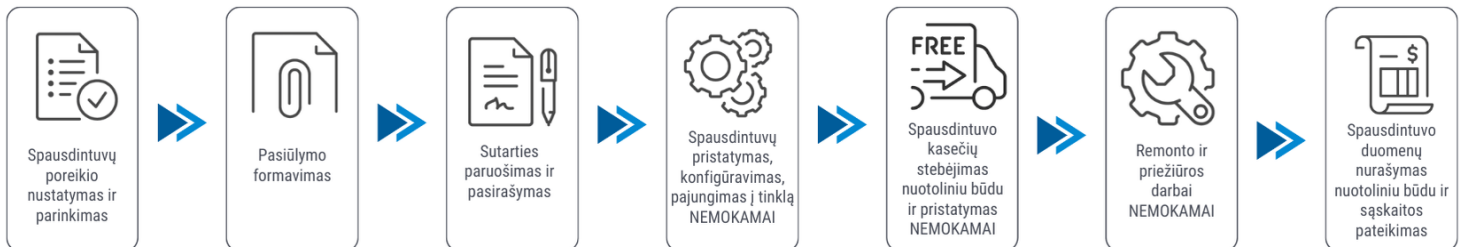

Kaip veikia spausdintuvų nuomos paslauga?

Taip pat galime aprūpinti tuo, kas reikalinga Jūsų biurui:

- ⊗ Kava ir arbata
- ⊗ Biuro popieriumi
- ⊗ Kanceliarinėmis prekėmis
- ⊗ Lipdukų ir etikečių spausdintuvais