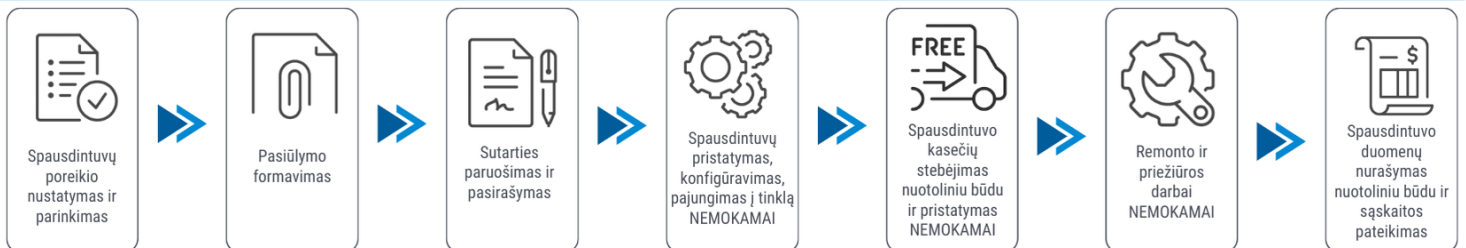

Kaip veikia spausdintuvų nuomos paslauga?

Taip pat galime aprūpinti tuo, kas reikalinga Jūsų biurui:

- ⊙ Kava ir arbata
- ⊙ Biuro popieriumi
- ⊙ Kanceliarinėmis prekėmis
- ⊙ Lipdukų ir etikečių spausdintuvais