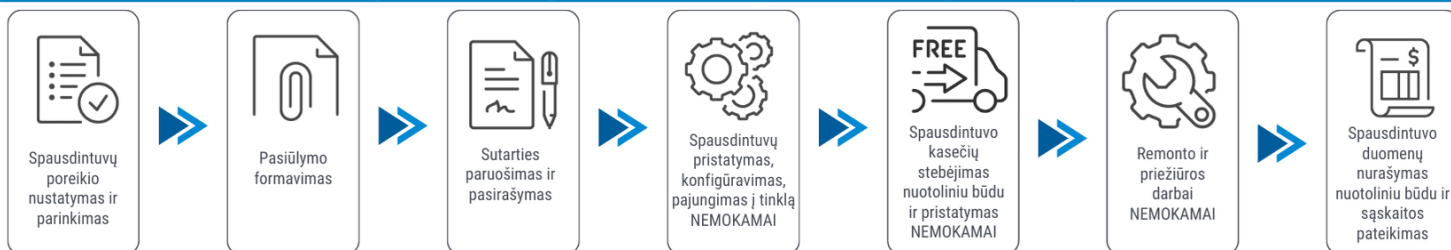

Kaip veikia spausdintuvų nuomos paslauga?

Taip pat galime aprūpinti tuo, kas reikalinga Jūsų biurui:

- ⊗ Kava ir arbata
- ⊗ Biuro popieriumi
- ⊗ Kanceliarinėmis prekėmis
- ⊗ Lipdukų ir etikečių spausdintuvais