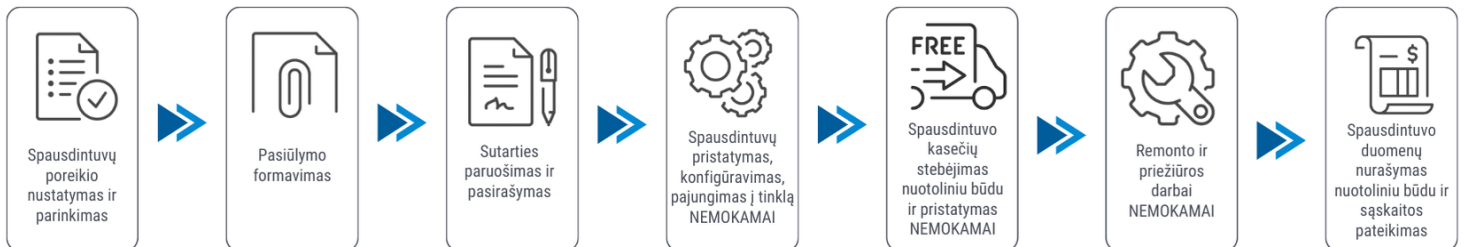

Kaip veikia spausdintuvų nuomos paslauga?

Taip pat galime aprūpinti tuo, kas reikalinga Jūsų biurui:

- ⊙ Kava ir arbata
- ⊙ Biuro popieriumi
- ⊙ Kanceliarinėmis prekėmis
- ⊙ Lipdukų ir etikečių spausdintuvais