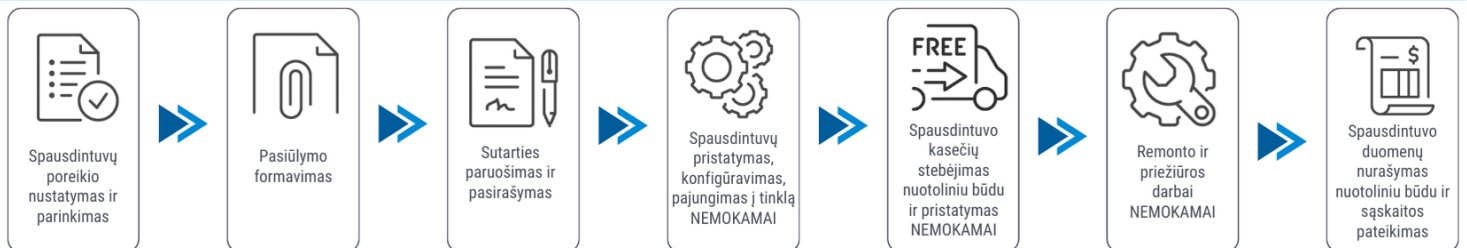

Kaip veikia spausdintuvų nuomos paslauga?

Taip pat galime aprūpinti tų, kas reikalinga Jūsų biurui:

- ⊗ Kava ir arbata
- ⊗ Biuro popieriumi
- ⊗ Kanceliarinėmis prekėmis
- ⊗ Lipdukų ir etikečių spausdintuvais