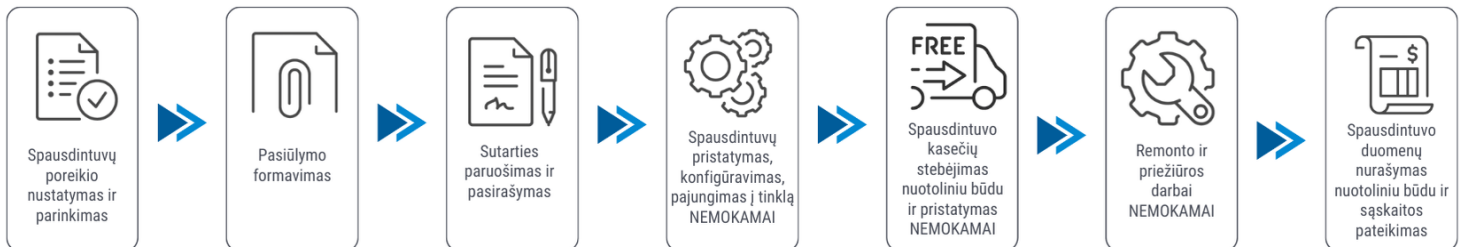

Kaip veikia spausdintuvų nuomos paslauga?

Taip pat galime aprūpinti tų, kas reikalinga Jūsų biurui:

- ⊗ Kava ir arbata
- ⊗ Biuro popieriumi
- ⊗ Kanceliarinėmis prekėmis
- ⊗ Lipdukų ir etikečių spausdintuvais