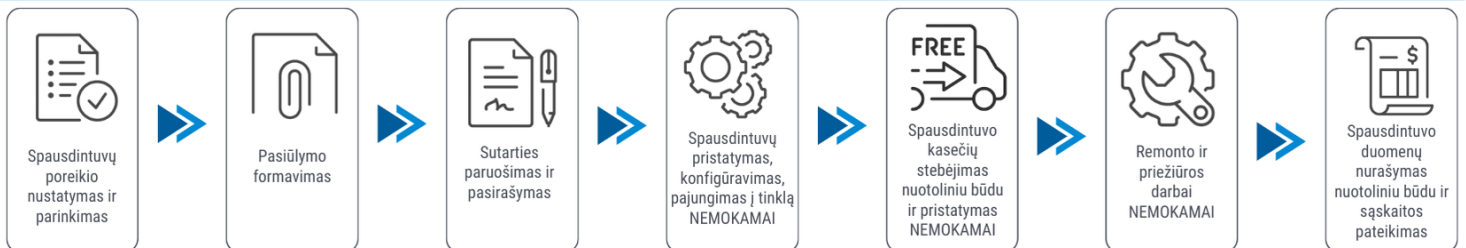

Kaip veikia spausdintuvų nuomos paslauga?

Taip pat galime aprūpinti tų, kas reikalinga Jūsų biurui:

- ⊗ Kava ir arbata
- ⊗ Biuro popieriumi
- ⊗ Kanceliarinėmis prekėmis
- ⊗ Lipdukų ir etikečių spausdintuvais