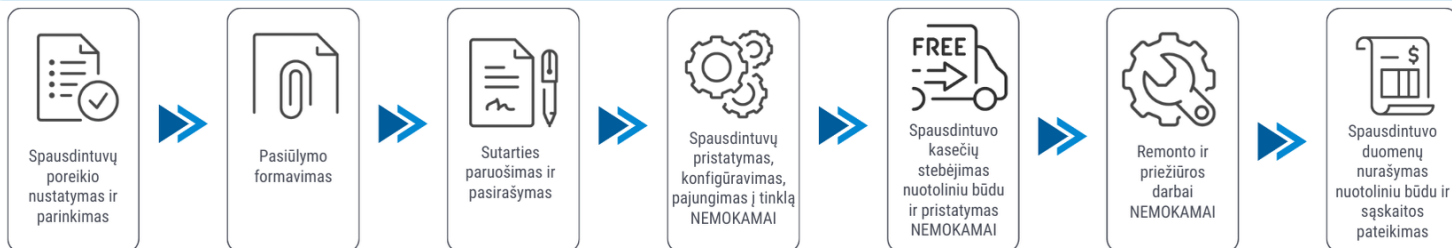

Kaip veikia spausdintuvų nuomos paslauga?

Taip pat galime aprūpinti tuo, kas reikalinga Jūsų biurui:

- ⊗ Kava ir arbata
- ⊗ Biuro popieriumi
- ⊗ Kanceliarinėmis prekėmis
- ⊗ Lipdukų ir etikečių spausdintuvais