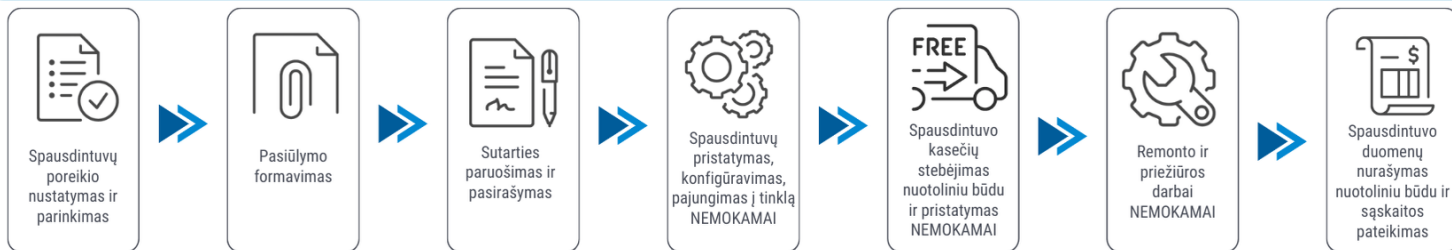

Kaip veikia spausdintuvų nuomos paslauga?

Taip pat galime aprūpinti tuo, kas reikalinga Jūsų biurui:

- ⊙ Kava ir arbata
- ⊙ Biuro popieriumi
- ⊙ Kanceliarinėmis prekėmis
- ⊙ Lipdukų ir etikečių spausdintuvais