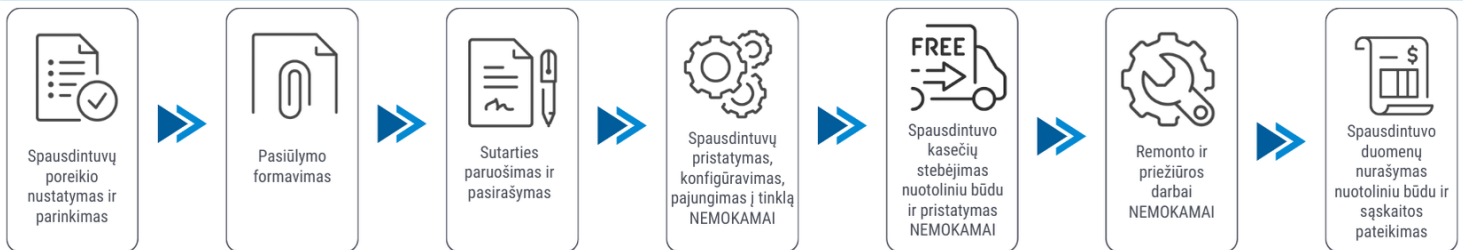

Kaip veikia spausdintuvų nuomos paslauga?

Taip pat galime aprūpinti tuo, kas reikalinga Jūsų biurui:

- ⊗ Kava ir arbata
- ⊗ Biuro popieriumi
- ⊗ Kanceliarinėmis prekėmis
- ⊗ Lipdukų ir etikečių spausdintuvais