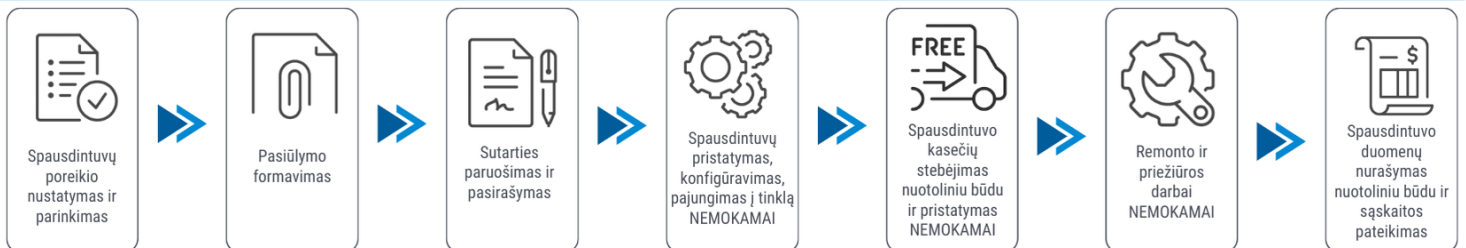

Kaip veikia spausdintuvų nuomos paslauga?

Taip pat galime aprūpinti tu, kas reikalinga Jūsų biurui:

- ⊗ Kava ir arbata
- ⊗ Biuro popieriumi
- ⊗ Kanceliarinėmis prekėmis
- ⊗ Lipdukų ir etikečių spausdintuvais