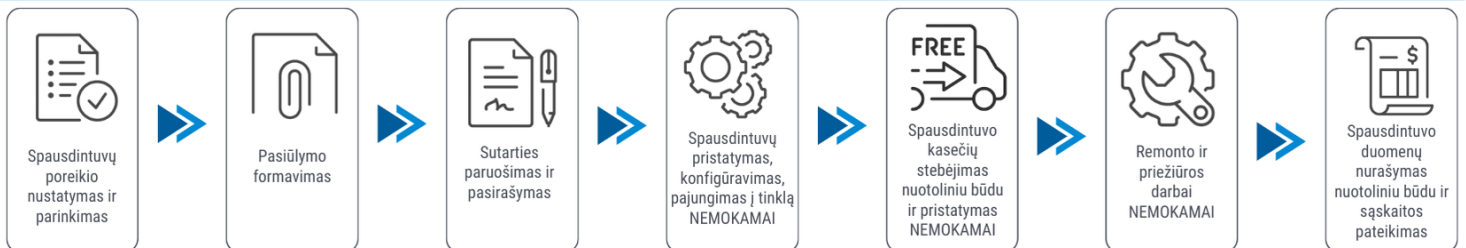

Kaip veikia spausdintuvų nuomos paslauga?

Taip pat galime aprūpinti tuo, kas reikalinga Jūsų biurui:

- ⊗ Kava ir arbata
- ⊗ Biuro popieriumi
- ⊗ Kanceliarinėmis prekėmis
- ⊗ Lipdukų ir etikečių spausdintuvais