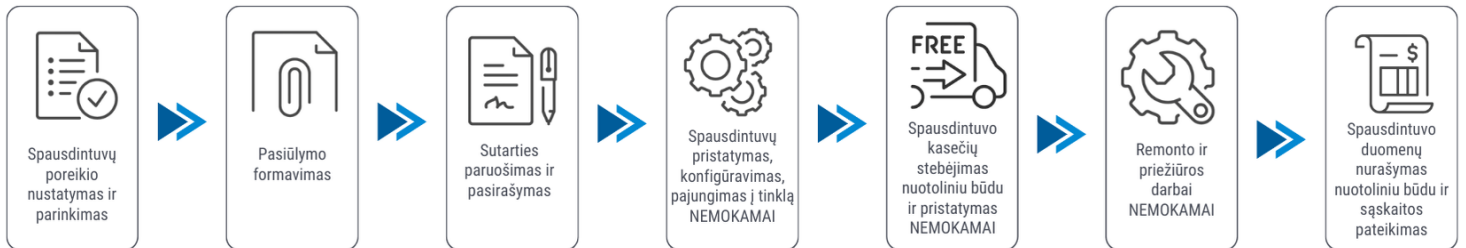

Kaip veikia spausdintuvų nuomos paslauga?

Taip pat galime aprūpinti tuo, kas reikalinga Jūsų biurui:

- ⊗ Kava ir arbata
- ⊗ Biuro popieriumi
- ⊗ Kanceliarinėmis prekėmis
- ⊗ Lipdukų ir etikečių spausdintuvais