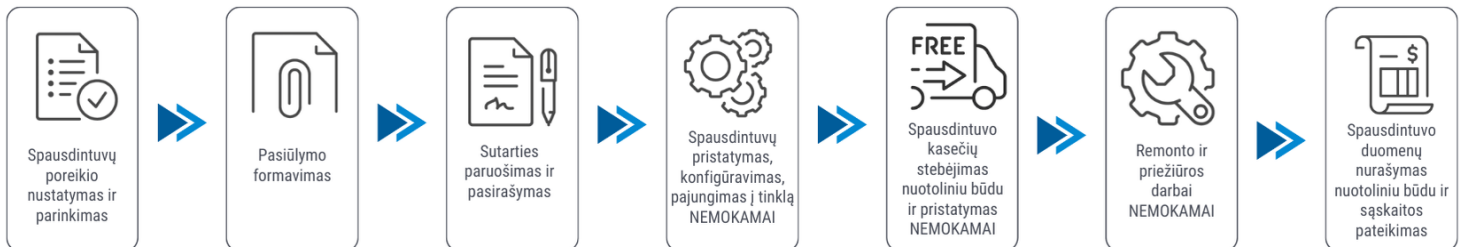

Kaip veikia spausdintuvų nuomos paslauga?

Taip pat galime aprūpinti tuo, kas reikalinga Jūsų biurui:

- ⊗ Kava ir arbata
- ⊗ Biuro popieriumi
- ⊗ Kanceliarinėmis prekėmis
- ⊗ Lipdukų ir etikečių spausdintuvais