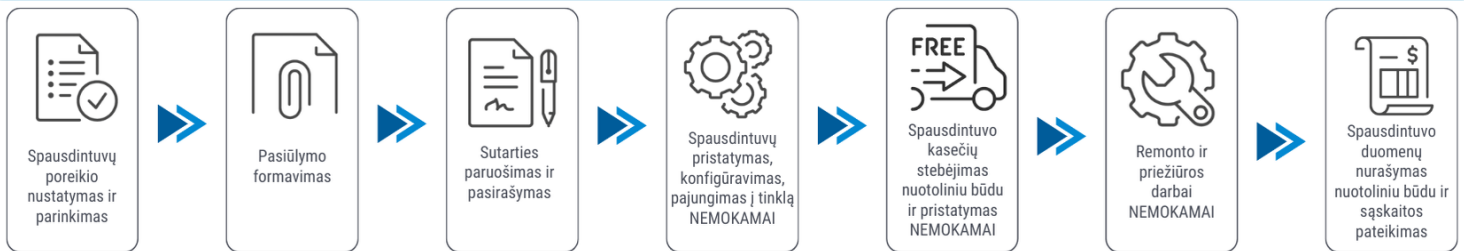

Kaip veikia spausdintuvų nuomos paslauga?

Taip pat galime aprūpinti tuo, kas reikalinga Jūsų biurui:

- ⊗ Kava ir arbata
- ⊗ Biuro popieriumi
- ⊗ Kanceliarinėmis prekėmis
- ⊗ Lipdukų ir etikečių spausdintuvais